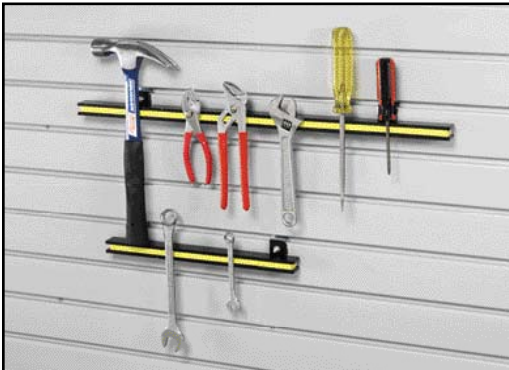

HSTT48
48" Work Bench
Top 23 1/2" W x 47" L x 1 1/8" H
Work surface is made from Kydex, a highly chemical and scratch/dent resistant material.

HSTT1000
Attachment Leg Kit
Attachment leg kit includes 2-high quality folding legs with adjuster, hinges, slatwall brackets, and mounting hardware for easy attachment to slatwall. Can be used with your own work top.

Work bench in up position

Work bench in stowed position

HandiSolutions™ offers a wide range of garage workshop storage solutions along with a variety of sports gear and lawn and garden organization products. All HandiSolutions™ products are designed for use and storage on HandiWall™ and other compatible slatwall systems.

HSH24THB 24" Magnetic Tool Bar
HSH13THB 13" Magnetic Tool Bar

HSSTRB Small Tool Rack

HSSDHB
Screwdriver Rack

HSB09TOB
9 Bin Tilt Storage

HSB06TOB
6 Bin Tilt Storage

HSB05TOB
5 Bin Tilt Storage

HSB04TOB
4 Bin Tilt Storage