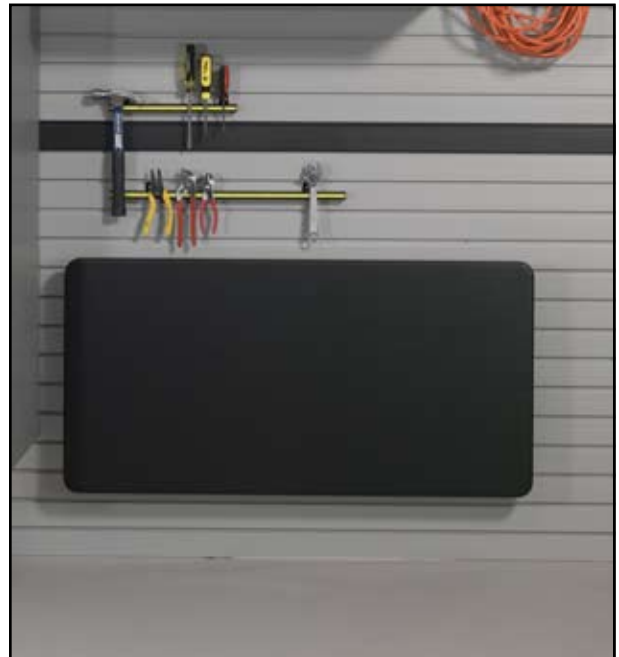

HSTT48
48" Work Bench
Top 23 1/2" W x 47" L x 1 1/8" H
Work surface is made from Kydex, a highly chemical and scratch/dent resistant material.

HSTT1000
Attachment Leg Kit
Attachment leg kit includes 2-high quality folding legs with adjuster, hinges, slatwall brackets, and mounting hardware for easy attachment to slatwall. Can be used with your own work top.

Work bench in up position

Work bench in stowed position

HandiSolutions™ offers a wide range of garage workshop storage solutions along with a variety of sports gear and lawn and garden organization products. All HandiSolutions™ products are designed for use and storage on HandiWall™ and other compatible slatwall systems.